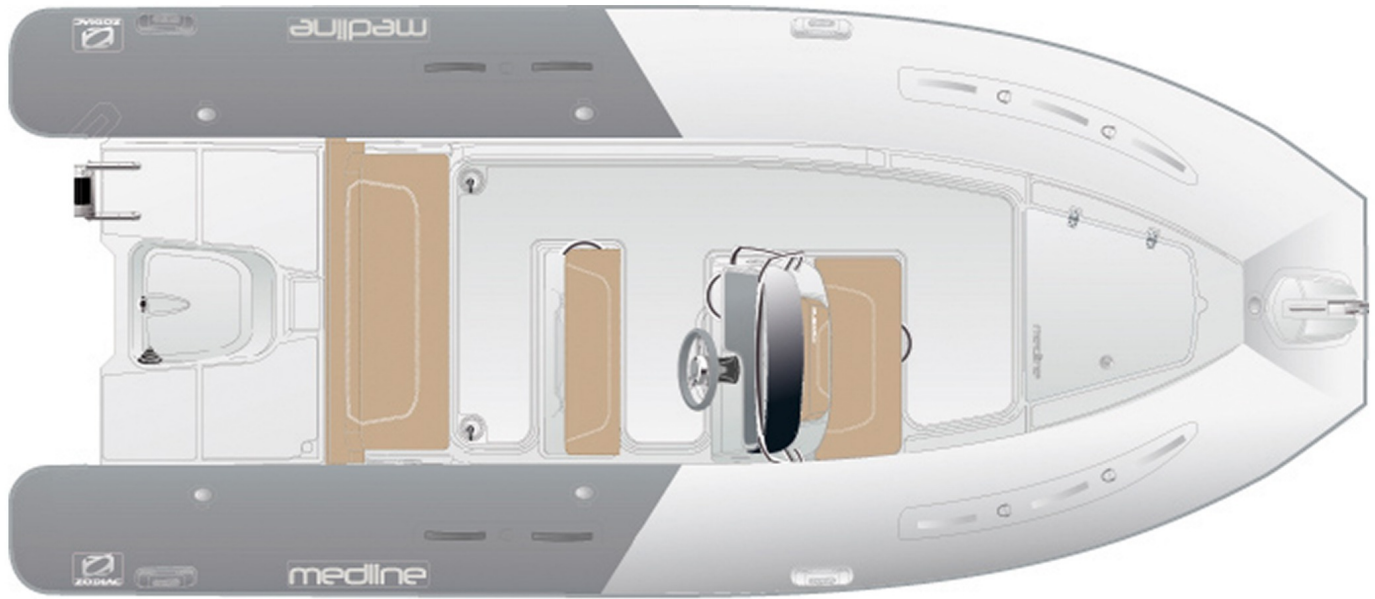

## IDLENESS

Perfect for a long break at sea, the Medline is a true private beach thanks to its spaces converted to Sun deck. Created for long daily trips, the Medline range belongs to the new generation of Zodiac boats : RIB clearly relax-oriented. Their design allows to transform the deck in a large sun deck, thus creating a 'private beach' area."

## PLEASURE

Including 5 boats, the Medline range has been redesigned by setting an absolute priority: its easy use ashore, at mooring, and at sea. The size and weight of each model have been optimized to get an excellent weight-to-power ratio in order to choose a moderate engine, and simplify maneuvers at lowering and storage.

### VERSIONS

Medline 580 NEO grey dual color  
 Medline 580 Strongan grey dual color  
 MEDLINE color 580-limited edition red neo

## STANDARD EQUIPEMENT

**HULL & DECK:** 1 bailer, 1 Bow D ring, Built-in fuel tank 90L.

**COMFORT:** Boarding ladder with handle, Folding aft backrest for sunbathing, Hydraulic steering, Leaning post.

**Tube:** Removable tube.